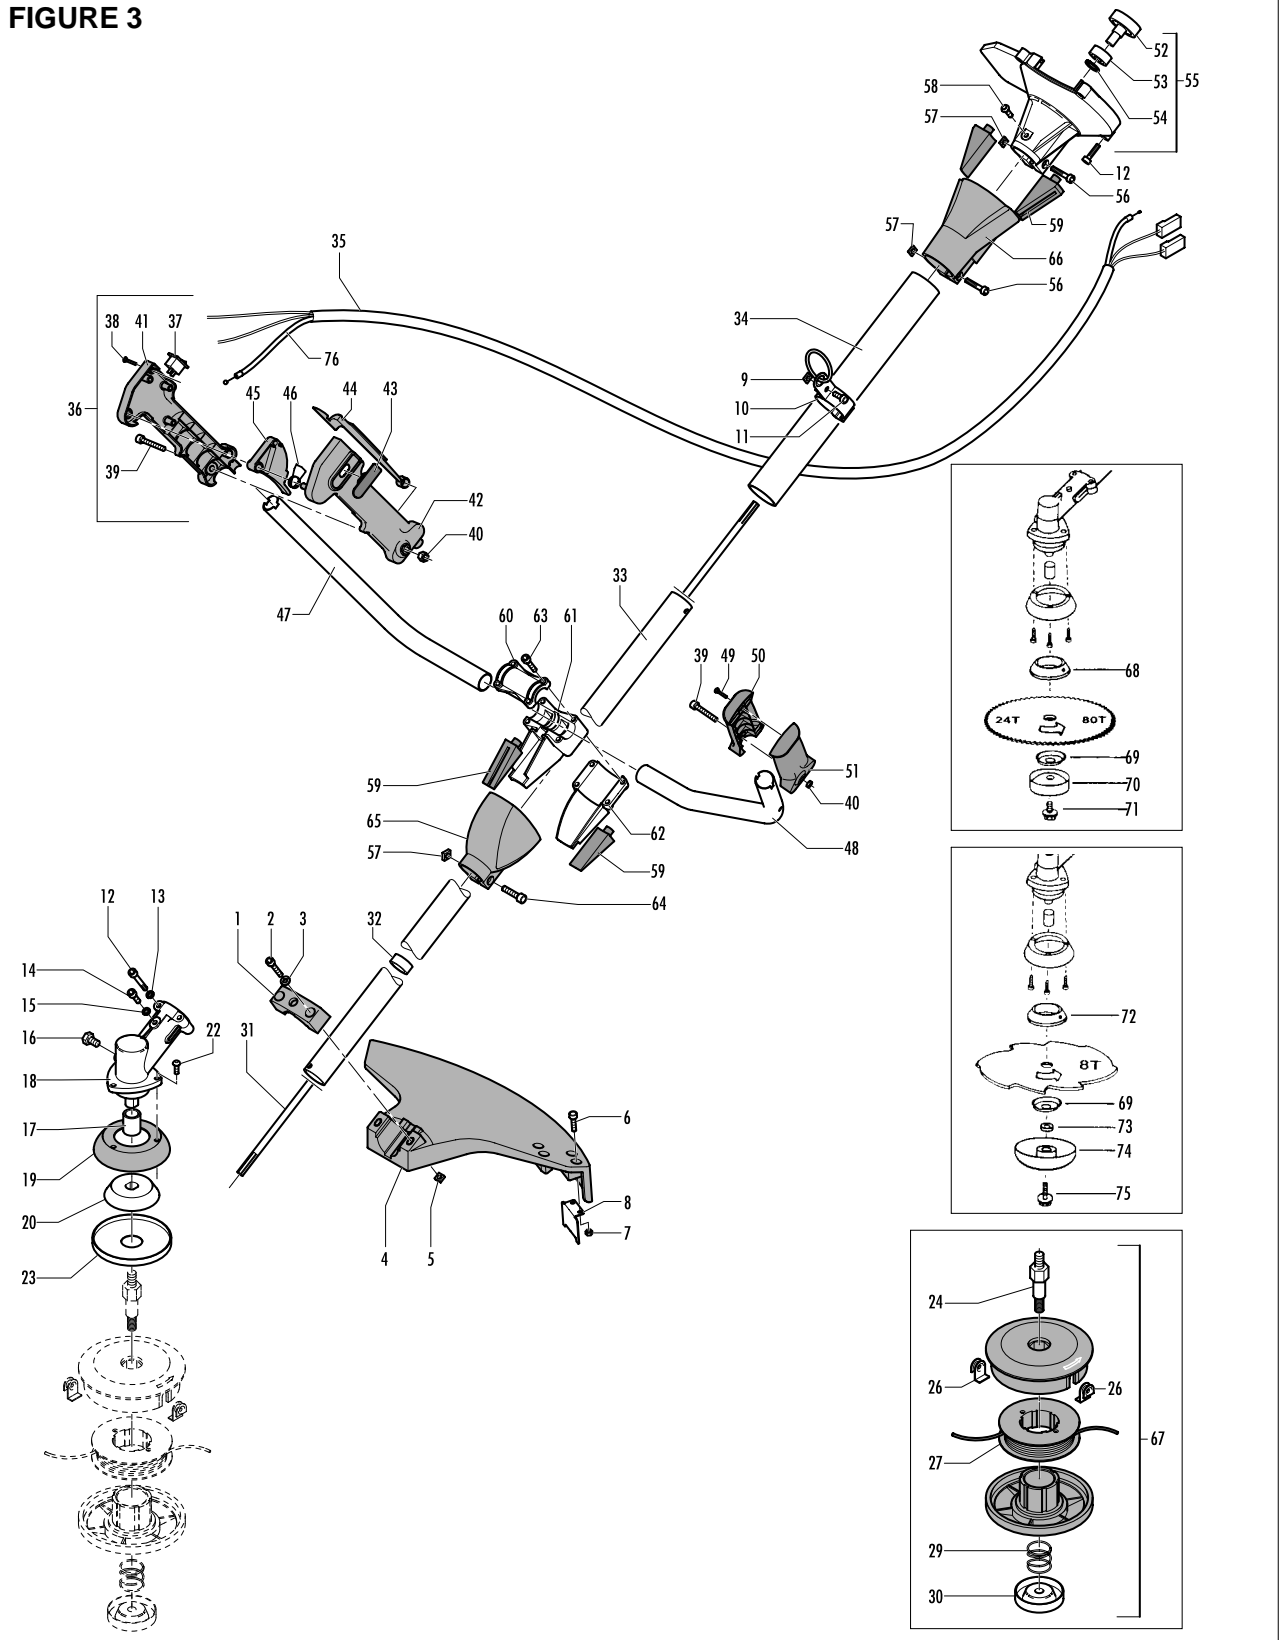

brand	PARTNER

date	MAR/03	SHEET 34

Model	Prefix
B 522M	01

Product number
953900405

FIGURE 3