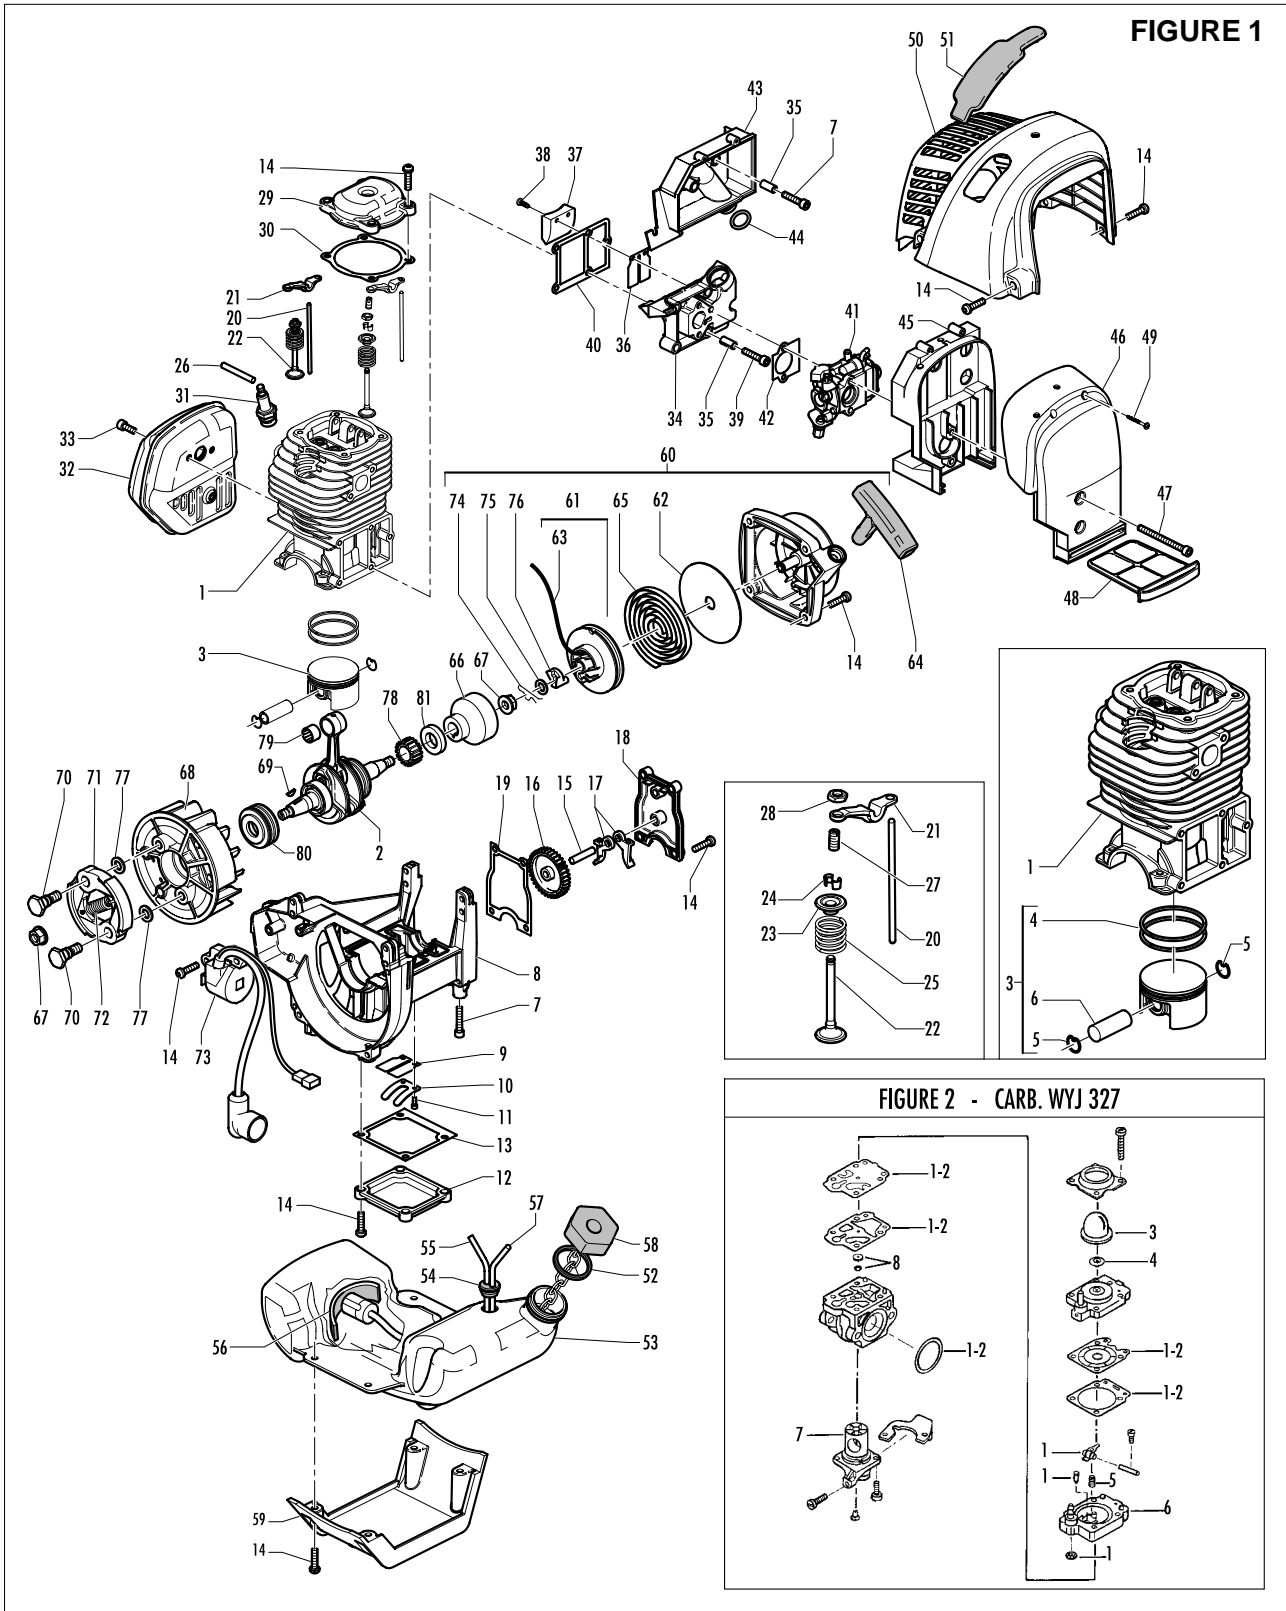

brand	PARTNER

date	MAR/03	SHEET 1/4

Model	Prefix
B 522M	01

Product number
953900405